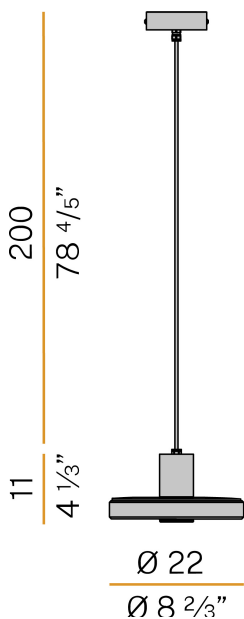

PANZERI

Venexia

220-240V AC ON-OFF

EL04816.022.0201

Data sheet

CODE	EL04816.022.0201
SYSTEM POWER CONSUMPTION	8W
EFFICACY	74.25lm/W
LIGHT SOURCE	LED
LIGHT SOURCE LIFETIME	L80 (B20) 80.000h
COLOUR TEMPERATURE	2700K Ra>80
LIGHT DISTRIBUTION	diffused
POWER SUPPLY	220-240V AC
FREQUENCY	50/60Hz
ELECTRICAL CONFIGURATION	ON-OFF
DRIVER	integrated included
NOMINAL LUMINOUS FLUX	930lm
LUMEN OUTPUT	594lm
EFFICIENCY	63.9%
WEIGHT	3.40 Kg
PROTECTION DEGREE	IP65
COLOUR TOLLERANCES	SDCM 3
SHOCK RESISTANCE RATING	IK06
PACKING DIMENSIONS	27,0 x 35,0 x 22,0 cm

Suspension lighting fixture for indoor or outdoor spaces, with direct light emission. Turned aluminium structure in corten, mat brass or micaceous grey polyacrylic paint. Transparent silicone gaskets. Screen in partially mat cast glass. Aluminium closing disk in polyacrylic paint. Nickelled brass M12 cable gland. Stainless steel screws. 2m (78,7") long suspension and power cable in neoprene. Power canopy with galvanized sheet metal ceiling bracket and die-cast aluminium covering in corten, mat brass or micaceous grey polyacrylic paint.

Technical drawing

Polar diagram